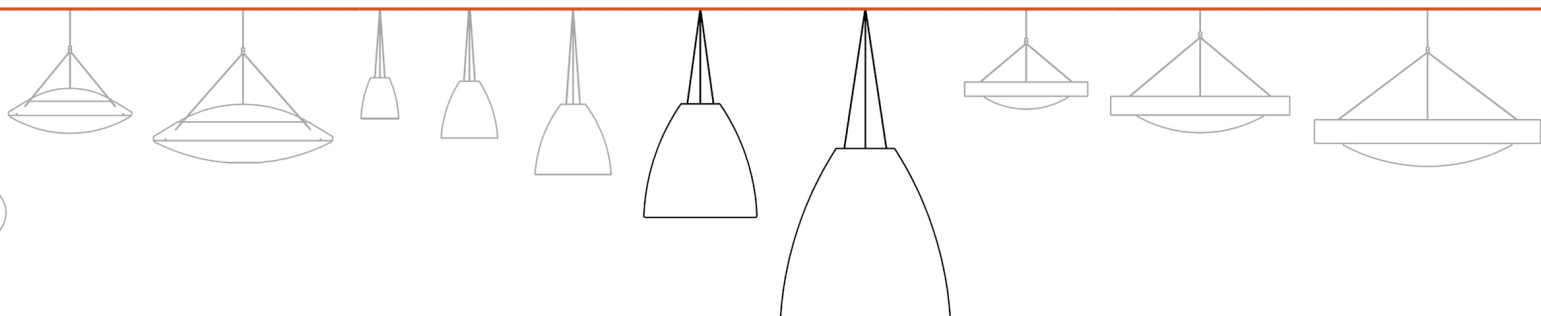

P3324 24"dia x 24"ht

P3336 36"dia x 36"ht

San Antonio Henry B Gonzalez Convention Center | HLB Lighting Design – Los Angeles | Terry Wier, photographer

**bul.it XL™**